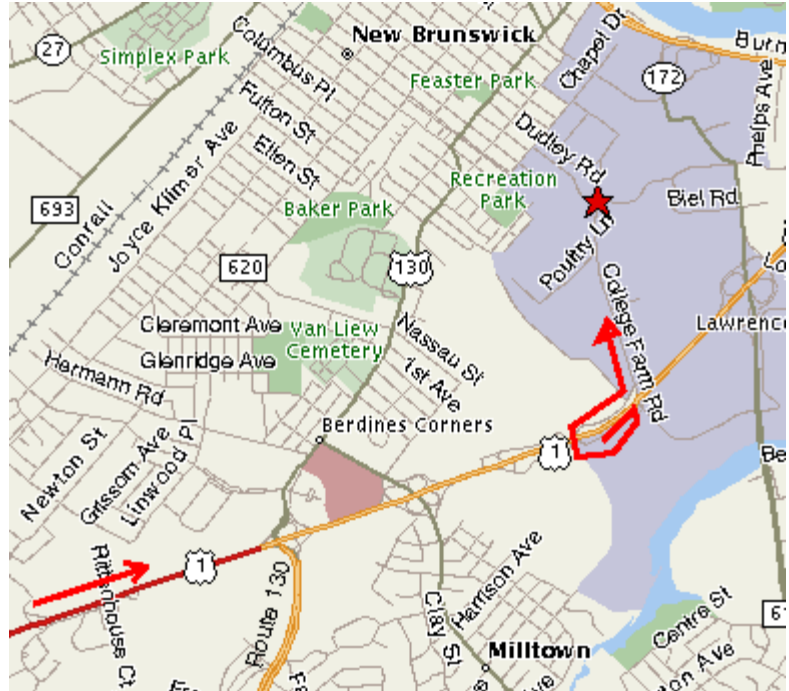

**Getting from US-1  
(Princeton area)  
to IMCS**

Head NORTH on US Route 1

Travel approximately 14 miles

After passing on your left  
*The Shops at North Brunswick*,  
and going under the Route 130  
interchange, move into the  
right lane.

Over the crest of a small hill,  
where US-1 bears to the left,  
take the exit COLLEGE  
FARM ROAD to the Rutgers  
Cook College Campus. (The exit is a sharp U-turn).

Follow the road, looping back underneath US-1.

Turn left at the stop sign onto College Farm Road.

Follow College Farm Road about 0.5 miles and park  
in Lot 98A on the left immediately before the stop  
sign at Dudley Road.

Ask the secretary in room 104 for a temporary  
parking permit.