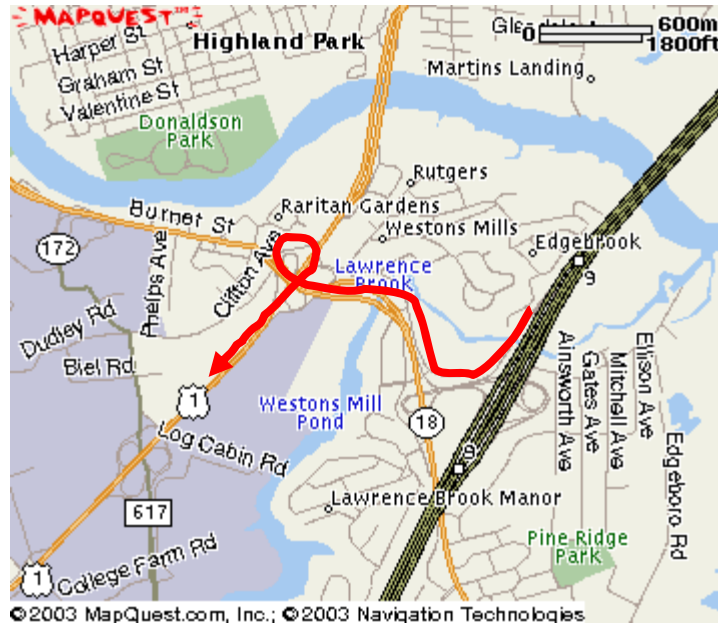

What Exit?

Take Exit 9 on the New Jersey Turnpike

Keep to the right-hand-side going through the toll

Immediately after the toll, exit right onto Route 18 North

Quickly shift left 2 lanes into the center lane

Take the left fork as the highway splits

This puts you in the **RIGHT** lane to exit onto US Route 1 South toward TRENTON.

Travel 1 mile (passing Rutgers Cook College farm on your right) and take the exit for COLLEGE FARM ROAD.

Turn right at the end of the ramp.

Follow College Farm Road about 0.5 miles and park in lot (98A) on the left immediately before the stop sign at Dudley Road.

Ask the secretary in room 104 for a temporary parking permit.